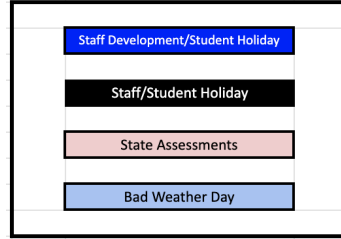

ARGYLE ISD

2023 - 2024 Assessment Calendar

AUGUST 2023						
S	M	T	W	T	F	S
		1	2	3	4	5
6	7	8	9	10	11	12
13	14	15	16	17	18	19
20	21	22	23	24	25	26
27	28	29	30	31		

SEPTEMBER 2023						
S	M	T	W	T	F	S
					1	2
3	4	5	6	7	8	9
10	11	12	13	14	15	16
17	18	19	20	21	22	23
24	25	26	27	28	29	30

SEPTEMBER 2023	
Sept. 5 - Sept. 29	Grades 3-8: Reading & Math MAP Growth Assessments Grades K-2: Amplify Reading & Math Map Growth Assessments
Sept. 5 - Oct. 13	Grades 1-5 BAS - Reading Inventory Window
Sept. 11 - Oct. 13	Pre-K: CIRCLE Early Childhood Progress Monitoring (Wave 1)

OCTOBER 2023						
S	M	T	W	T	F	S
1	2	3	4	5	6	7
8	9	10	11	12	13	14
15	16	17	18	19	20	21
22	23	24	25	26	27	28
29	30	31				

OCTOBER 2023	
Oct. 30 - Nov. 17	High School Curriculum Based Assessments: English I, English II, Algebra I, Biology, & US History

NOVEMBER 2023						
S	M	T	W	T	F	S
			1	2	3	4
5	6	7	8	9	10	11
12	13	14	15	16	17	18
19	20	21	22	23	24	25
26	27	28	29	30		

NOVEMBER 2023	
Nov. 27 - Dec. 15	Grades 3-5: Reading & Math MAP Growth Assessments Grades K-2: Amplify Reading & Math Map Growth Assessments

DECEMBER 2023						
S	M	T	W	T	F	S
					1	2
3	4	5	6	7	8	9
10	11	12	13	14	15	16
17	18	19	20	21	22	23
24	25	26	27	28	29	30
31						

DECEMBER 2023	
Dec. 11	STAAR EOC retest: English I
Dec. 12	STAAR EOC retest: Algebra 1 & U.S. History
Dec. 13	STAAR EOC retest: English II & Biology
Dec. 18 - 20	Middle School Midterms <i>(see campus for specific test details)</i> High School Midterms <i>(see campus for specific test details)</i>